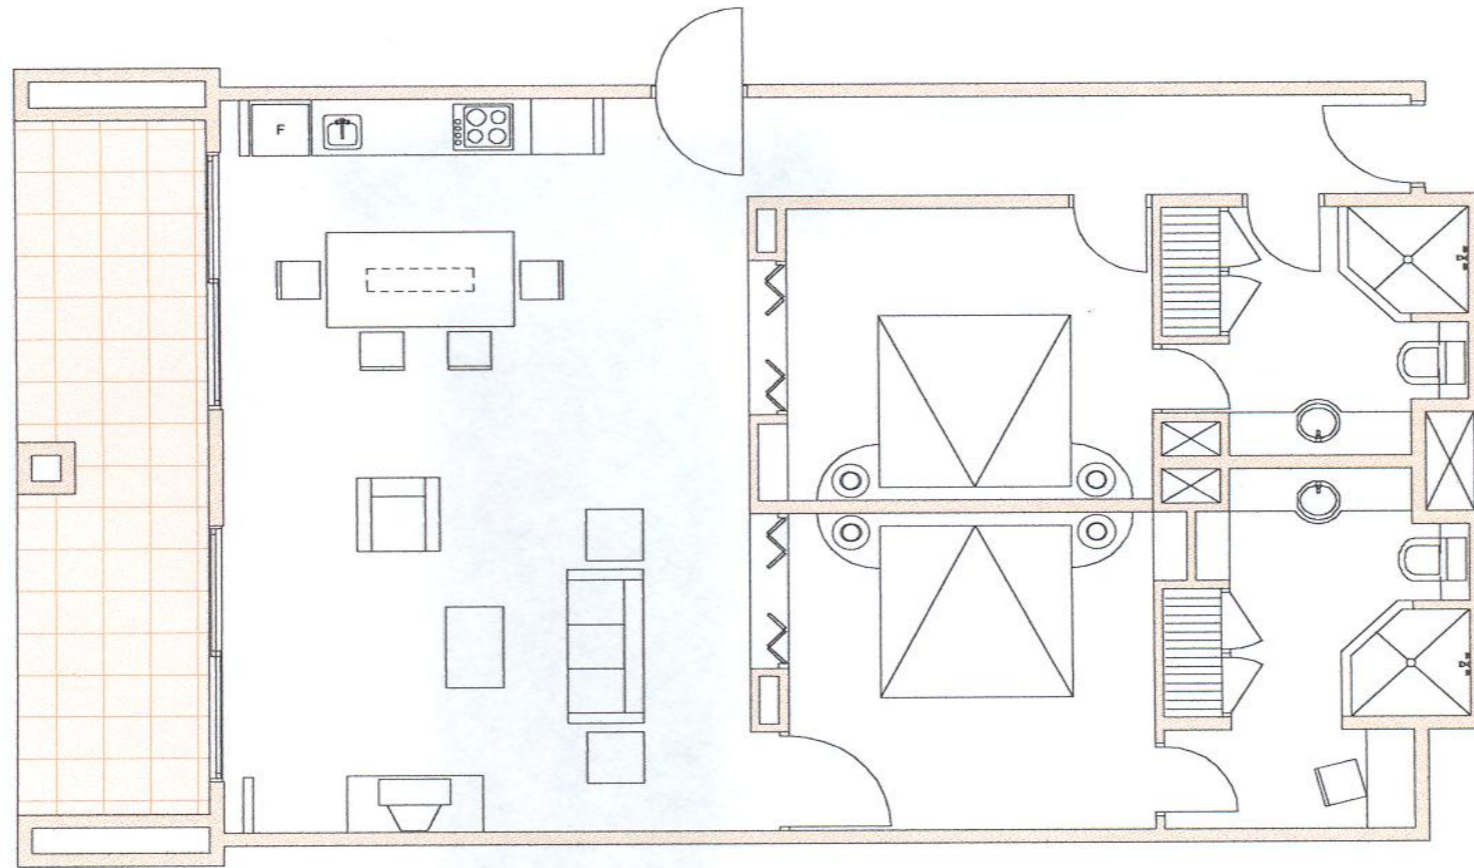

**LUXURY TWO BEDROOM**

TOTAL AREA  
1392.34 sq. Ft  
129.40 sq.mt